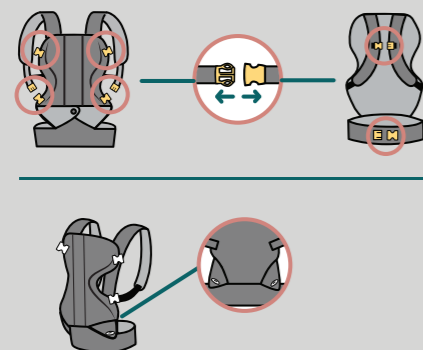

FAMILIARISE WITH CARRIER

HOW TO PUT ON

SECURING YOUR BABY

UNSEAT YOUR BABY

Face-in position with narrow seat
7.7 lbs - 17.6 lbs
3.5 kg - 8 kg

1 POSITION

Face-in position with wide seat
17.6 lbs - 33 lbs
8 kg - 15 kg

2 POSITION

Face-out position with narrow seat
7.7 lbs - 33 lbs
3.5 kg - 15 kg

3 POSITION

Back-pack position with wide seat
17.6 lbs - 33 lbs
8 kg - 15 kg

4 POSITION