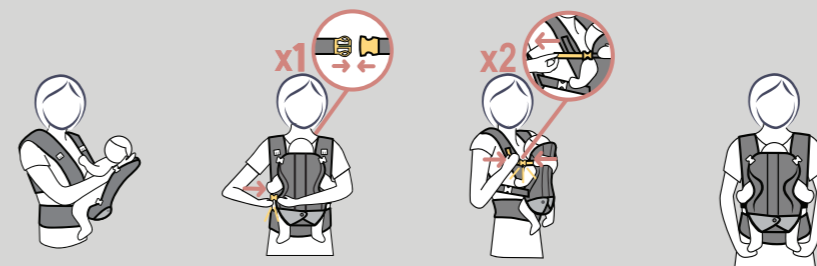

FAMILIARISE WITH CARRIER

HOW TO PUT ON

SECURING YOUR BABY

UNSEAT YOUR BABY

Face-in position with narrow seat
7.7 lbs - 17.6 lbs
3.5 kg - 8 kg

1 POSITION

Face-in position with wide seat
17.6 lbs - 33 lbs
8 kg - 15 kg

2 POSITION

Face-out position with narrow seat
7.7 lbs - 33 lbs
3.5 kg - 15 kg

3 POSITION

Back-pack position with wide seat
17.6 lbs - 33 lbs
8 kg - 15 kg

4 POSITION