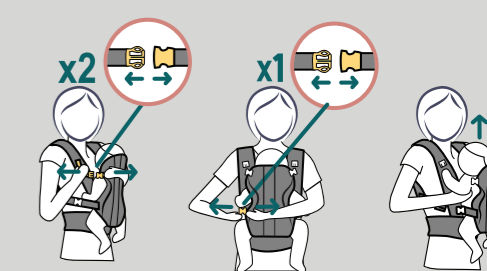

FAMILIARISE WITH CARRIER

HOW TO PUT ON

SECURING YOUR BABY

UNSEAT YOUR BABY

Face-in position with narrow seat
7.7 lbs - 17.6 lbs
3.5 kg - 8 kg

1 POSITION

Face-in position with wide seat
17.6 lbs - 33 lbs
8 kg - 15 kg

2 POSITION

Face-out position with narrow seat
7.7 lbs - 33 lbs
3.5 kg - 15 kg

3 POSITION

Back-pack position with wide seat
17.6 lbs - 33 lbs
8 kg - 15 kg

4 POSITION