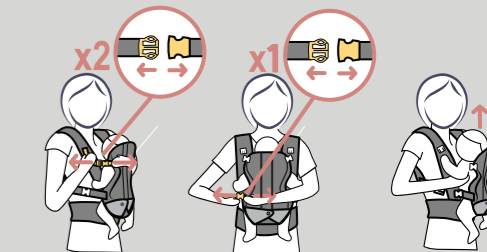

FAMILIARISE WITH CARRIER

HOW TO PUT ON

SECURING YOUR BABY

UNSEAT YOUR BABY

Face-in position with narrow seat
7.7 lbs - 17.6 lbs
3.5 kg - 8 kg

1 POSITION

Face-in position with wide seat
17.6 lbs - 33 lbs
8 kg - 15 kg

2 POSITION

Face-out position with narrow seat
7.7 lbs - 33 lbs
3.5 kg - 15 kg

3 POSITION

Back-pack position with wide seat
17.6 lbs - 33 lbs
8 kg - 15 kg

4 POSITION