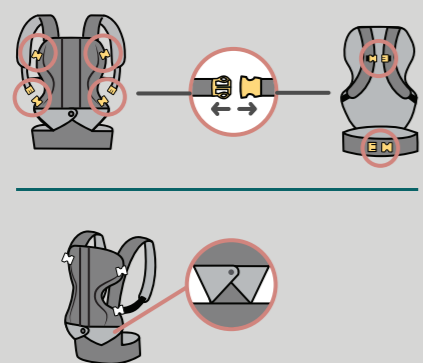

FAMILIARISE WITH CARRIER

HOW TO PUT ON

SECURING YOUR BABY

UNSEAT YOUR BABY

Face-in position with narrow seat
7.7 lbs - 17.6 lbs
3.5 kg - 8 kg

1 POSITION

Face-in position with wide seat
17.6 lbs - 33 lbs
8 kg - 15 kg

2 POSITION

Face-out position with narrow seat
7.7 lbs - 33 lbs
3.5 kg - 15 kg

3 POSITION

Back-pack position with wide seat
17.6 lbs - 33 lbs
8 kg - 15 kg

4 POSITION