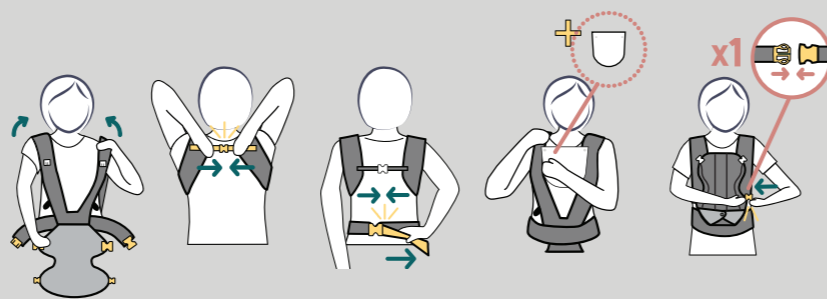

FAMILIARISE WITH CARRIER

HOW TO PUT ON

SECURING YOUR BABY

UNSEAT YOUR BABY

Face-in position with narrow seat
7.7 lbs - 17.6 lbs
3.5 kg - 8 kg

1 POSITION

Face-in position with wide seat
17.6 lbs - 33 lbs
8 kg - 15 kg

2 POSITION

Face-out position with narrow seat
7.7 lbs - 33 lbs
3.5 kg - 15 kg

3 POSITION

Back-pack position with wide seat
17.6 lbs - 33 lbs
8 kg - 15 kg

4 POSITION