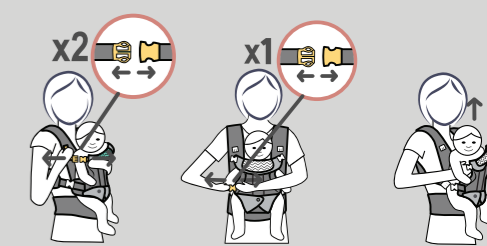

FAMILIARISE WITH CARRIER

HOW TO PUT ON

SECURING YOUR BABY

UNSEAT YOUR BABY

Face-in position with narrow seat
7.7 lbs - 17.6 lbs
3.5 kg - 8 kg

1 POSITION

Face-in position with wide seat
17.6 lbs - 33 lbs
8 kg - 15 kg

2 POSITION

Face-out position with narrow seat
7.7 lbs - 33 lbs
3.5 kg - 15 kg

3 POSITION

Back-pack position with wide seat
17.6 lbs - 33 lbs
8 kg - 15 kg

4 POSITION