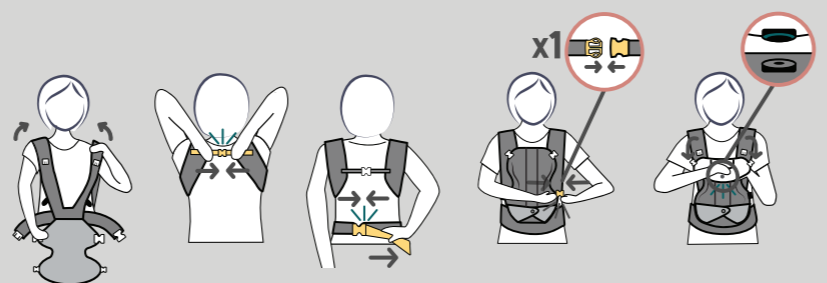

FAMILIARISE WITH CARRIER

HOW TO PUT ON

SECURING YOUR BABY

UNSEAT YOUR BABY

Face-in position with narrow seat
7.7 lbs - 17.6 lbs
3.5 kg - 8 kg

1 POSITION

Face-in position with wide seat
17.6 lbs - 33 lbs
8 kg - 15 kg

2 POSITION

Face-out position with narrow seat
7.7 lbs - 33 lbs
3.5 kg - 15 kg

3 POSITION

Back-pack position with wide seat
17.6 lbs - 33 lbs
8 kg - 15 kg

4 POSITION