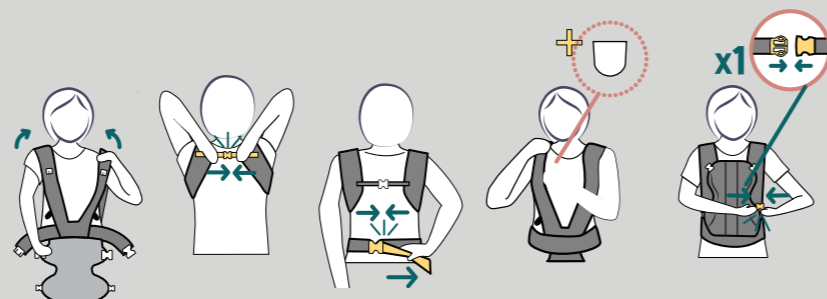

FAMILIARISE WITH CARRIER

HOW TO PUT ON

SECURING YOUR BABY

UNSEAT YOUR BABY

Face-in position with narrow seat
7.7 lbs - 17.6 lbs
3.5 kg - 8 kg

1 POSITION

Face-in position with wide seat
17.6 lbs - 33 lbs
8 kg - 15 kg

2 POSITION

Face-out position with narrow seat
7.7 lbs - 33 lbs
3.5 kg - 15 kg

3 POSITION

Back-pack position with wide seat
17.6 lbs - 33 lbs
8 kg - 15 kg

4 POSITION