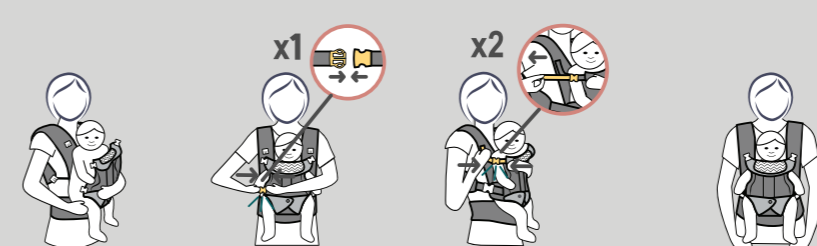

FAMILIARISE WITH CARRIER

HOW TO PUT ON

SECURING YOUR BABY

UNSEAT YOUR BABY

Face-in position with narrow seat
7.7 lbs - 17.6 lbs
3.5 kg - 8 kg

1 POSITION

Face-in position with wide seat
17.6 lbs - 33 lbs
8 kg - 15 kg

2 POSITION

Face-out position with narrow seat
7.7 lbs - 33 lbs
3.5 kg - 15 kg

3 POSITION

Back-pack position with wide seat
17.6 lbs - 33 lbs
8 kg - 15 kg

4 POSITION