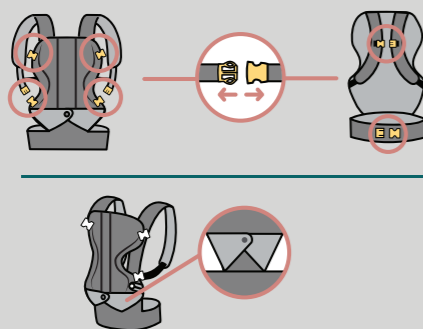

FAMILIARISE WITH CARRIER

HOW TO PUT ON

SECURING YOUR BABY

UNSEAT YOUR BABY

Face-in position with narrow seat
7.7 lbs - 17.6 lbs
3.5 kg - 8 kg

1 POSITION

Face-in position with wide seat
17.6 lbs - 33 lbs
8 kg - 15 kg

2 POSITION

Face-out position with narrow seat
7.7 lbs - 33 lbs
3.5 kg - 15 kg

3 POSITION

Back-pack position with wide seat
17.6 lbs - 33 lbs
8 kg - 15 kg

4 POSITION