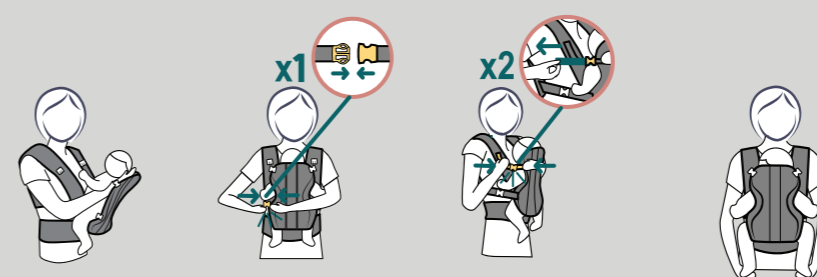

FAMILIARISE WITH CARRIER

HOW TO PUT ON

SECURING YOUR BABY

UNSEAT YOUR BABY

Face-in position with narrow seat
7.7 lbs - 17.6 lbs
3.5 kg - 8 kg

1 POSITION

Face-in position with wide seat
17.6 lbs - 33 lbs
8 kg - 15 kg

2 POSITION

Face-out position with narrow seat
7.7 lbs - 33 lbs
3.5 kg - 15 kg

3 POSITION

Back-pack position with wide seat
17.6 lbs - 33 lbs
8 kg - 15 kg

4 POSITION