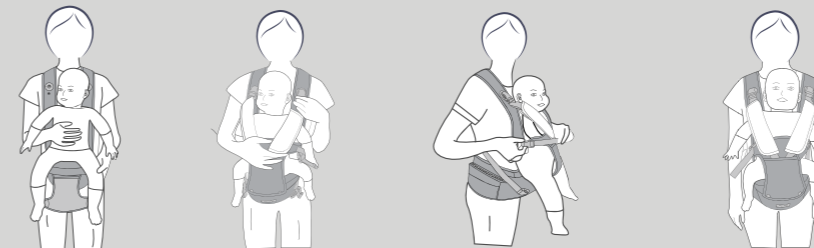

FAMILIARISE WITH CARRIER

HOW TO PUT ON

SECURING YOUR BABY

UNSEAT YOUR BABY

Front carry - baby face inward

7.9 lbs - 17.6 lbs  
3.6 kg - 14.5 kg

POSTURE 1

Front carry - baby face outward

17.6 lbs - 33 lbs  
8 kg - 15 kg

POSTURE 2

Hip seat carry

7.9 lbs - 33 lbs  
3.6 kg - 15 kg

POSTURE 3

FOR NEW BORN BABY