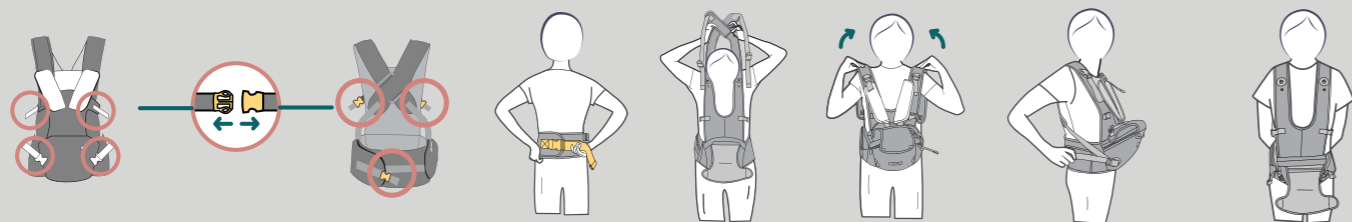

FAMILIARISE WITH CARRIER

HOW TO PUT ON

SECURING YOUR BABY

UNSEAT YOUR BABY

Front carry - baby face inward

7.9 lbs - 17.6 lbs  
3.6 kg - 14.5 kg

POSTURE 1

Front carry - baby face outward

17.6 lbs - 33 lbs  
8 kg - 15 kg

POSTURE 2

Hip seat carry

7.9 lbs - 33 lbs  
3.6 kg - 15 kg

POSTURE 3

FOR NEW BORN BABY