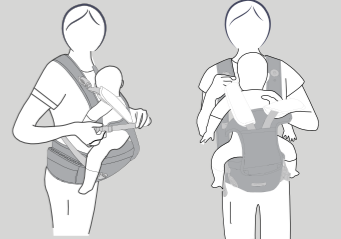

FAMILIARISE WITH CARRIER

HOW TO PUT ON

SECURING YOUR BABY

UNSEAT YOUR BABY

Front carry - baby face inward

7.9 lbs - 17.6 lbs  
3.6 kg - 14.5 kg

POSTURE 1

Front carry - baby face outward

17.6 lbs - 33 lbs  
8 kg - 15 kg

POSTURE 2

Hip seat carry

7.9 lbs - 33 lbs  
3.6 kg - 15 kg

POSTURE 3

FOR NEW BORN BABY