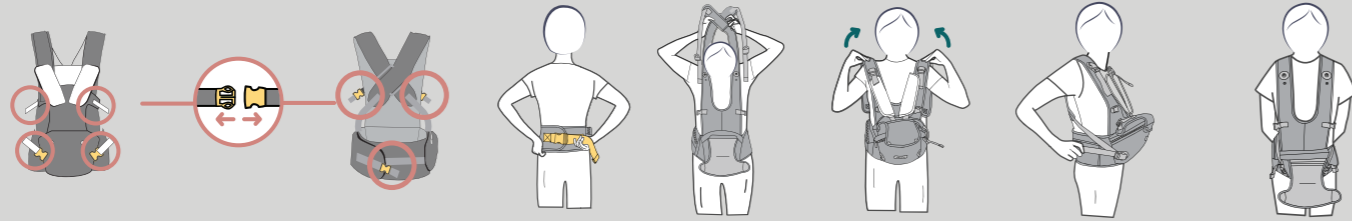

FAMILIARISE WITH CARRIER

HOW TO PUT ON

SECURING YOUR BABY

UNSEAT YOUR BABY

Front carry - baby face inward

7.9 lbs - 17.6 lbs  
3.6 kg - 14.5 kg

POSTURE 1

Front carry - baby face outward

17.6 lbs - 33 lbs  
8 kg - 15 kg

POSTURE 2

Hip seat carry

7.9 lbs - 33 lbs  
3.6 kg - 15 kg

POSTURE 3

FOR NEW BORN BABY