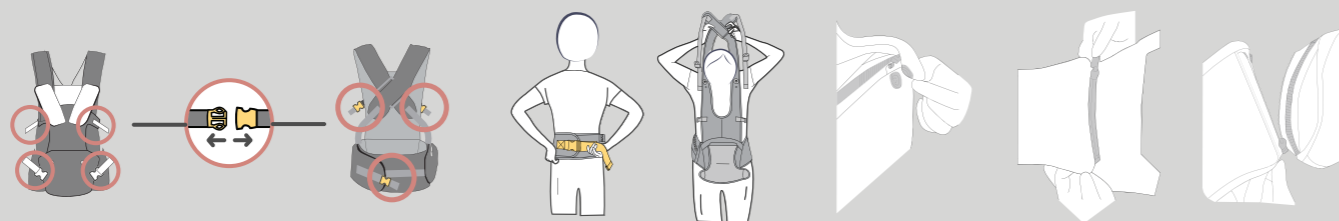

FAMILIARISE WITH CARRIER

HOW TO PUT ON

SECURING YOUR BABY

UNSEAT YOUR BABY

Front carry - baby face inward

7.9 lbs - 17.6 lbs  
3.6 kg - 14.5 kg

POSTURE 1

Front carry - baby face outward

17.6 lbs - 33 lbs  
8 kg - 15 kg

POSTURE 2

Hip seat carry

7.9 lbs - 33 lbs  
3.6 kg - 15 kg

POSTURE 3

FOR NEW BORN BABY