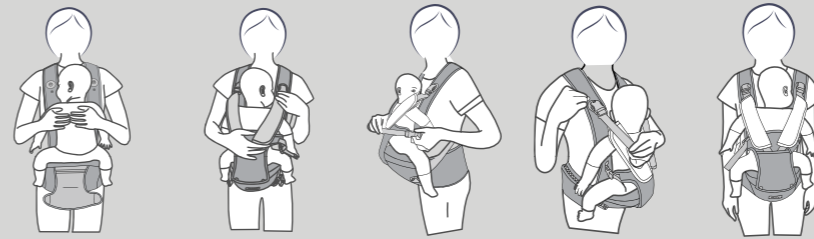

FAMILIARISE WITH CARRIER

HOW TO PUT ON

SECURING YOUR BABY

UNSEAT YOUR BABY

Front carry - baby face inward

7.9 lbs - 17.6 lbs  
3.6 kg - 14.5 kg

POSTURE 1

Front carry - baby face outward

17.6 lbs - 33 lbs  
8 kg - 15 kg

POSTURE 2

Hip seat carry

7.9 lbs - 33 lbs  
3.6 kg - 15 kg

POSTURE 3

FOR NEW BORN BABY