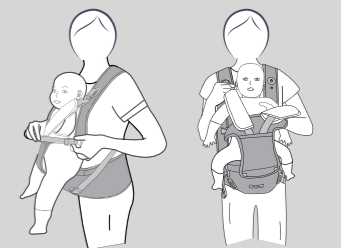

FAMILIARISE WITH CARRIER

HOW TO PUT ON

SECURING YOUR BABY

UNSEAT YOUR BABY

Front carry - baby face inward

7.9 lbs - 17.6 lbs  
3.6 kg - 14.5 kg

POSTURE 1

Front carry - baby face outward

17.6 lbs - 33 lbs  
8 kg - 15 kg

POSTURE 2

Hip seat carry

7.9 lbs - 33 lbs  
3.6 kg - 15 kg

POSTURE 3

FOR NEW BORN BABY