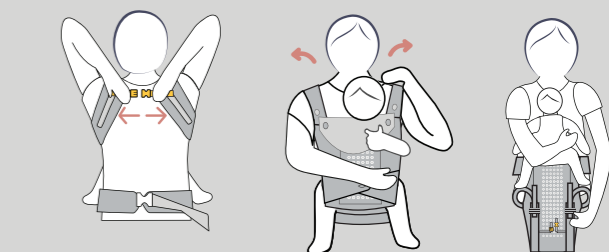

FAMILIARISE WITH CARRIER

SECURING YOUR BABY

UNSEAT YOUR BABY

Face-in position with narrow seat
7.7 lbs - 17.6 lbs
3.5 kg - 8 kg

POSTURE 1

Face-in position with wide seat
17.6 lbs - 33 lbs
8 kg - 15 kg

POSTURE 2

Face-out position with narrow seat
7.7 lbs - 33 lbs
3.5 kg - 15 kg

POSTURE 3

Back-pack position with wide seat
17.6 lbs - 33 lbs
8 kg - 15 kg

POSTURE 4