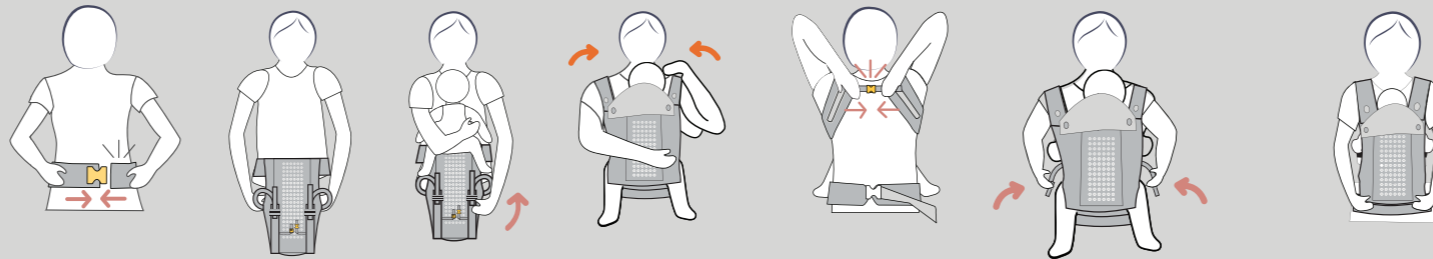

FAMILIARISE WITH CARRIER

SECURING YOUR BABY

UNSEAT YOUR BABY

Face-in position with narrow seat
7.7 lbs - 17.6 lbs
3.5 kg - 8 kg

POSTURE 1

Face-in position with wide seat
17.6 lbs - 33 lbs
8 kg - 15 kg

POSTURE 2

Face-out position with narrow seat
7.7 lbs - 33 lbs
3.5 kg - 15 kg

POSTURE 3

Back-pack position with wide seat
17.6 lbs - 33 lbs
8 kg - 15 kg

POSTURE 4