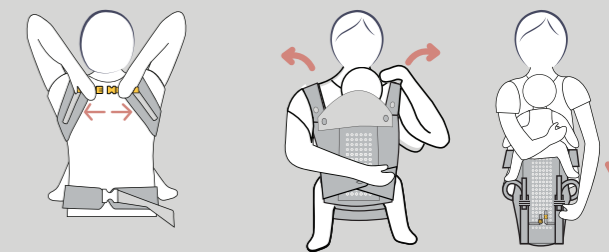

FAMILIARISE WITH CARRIER

SECURING YOUR BABY

UNSEAT YOUR BABY

Face-in position with narrow seat
7.7 lbs - 17.6 lbs
3.5 kg - 8 kg

POSTURE 1

Face-in position with wide seat
17.6 lbs - 33 lbs
8 kg - 15 kg

POSTURE 2

Face-out position with narrow seat
7.7 lbs - 33 lbs
3.5 kg - 15 kg

POSTURE 3

Back-pack position with wide seat
17.6 lbs - 33 lbs
8 kg - 15 kg

POSTURE 4