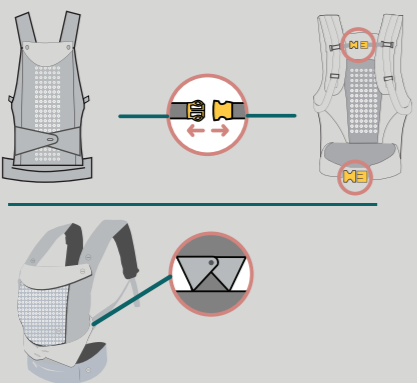

FAMILIARISE WITH CARRIER

SECURING YOUR BABY

UNSEAT YOUR BABY

Face-in position with narrow seat
7.7 lbs - 17.6 lbs
3.5 kg - 8 kg

POSTURE 1

Face-in position with wide seat
17.6 lbs - 33 lbs
8 kg - 15 kg

POSTURE 2

Face-out position with narrow seat
7.7 lbs - 33 lbs
3.5 kg - 15 kg

POSTURE 3

Back-pack position with wide seat
17.6 lbs - 33 lbs
8 kg - 15 kg

POSTURE 4