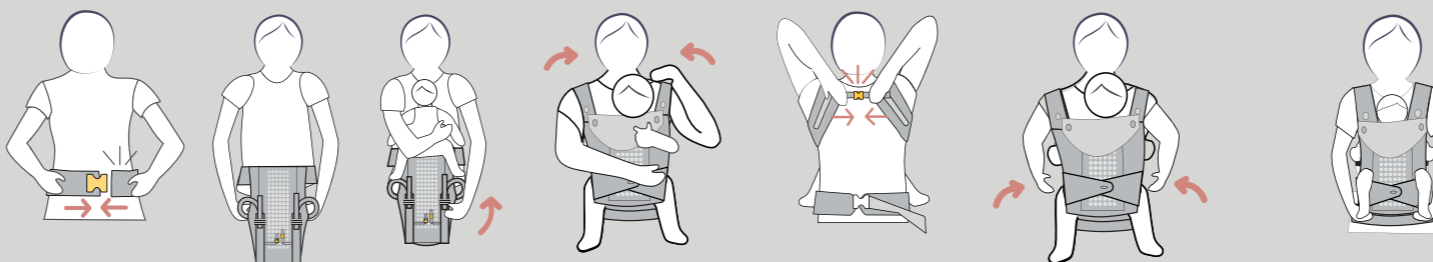

FAMILIARISE WITH CARRIER

SECURING YOUR BABY

UNSEAT YOUR BABY

Face-in position with narrow seat
7.7 lbs - 17.6 lbs
3.5 kg - 8 kg

POSTURE 1

Face-in position with wide seat
17.6 lbs - 33 lbs
8 kg - 15 kg

POSTURE 2

Face-out position with narrow seat
7.7 lbs - 33 lbs
3.5 kg - 15 kg

POSTURE 3

Back-pack position with wide seat
17.6 lbs - 33 lbs
8 kg - 15 kg

POSTURE 4