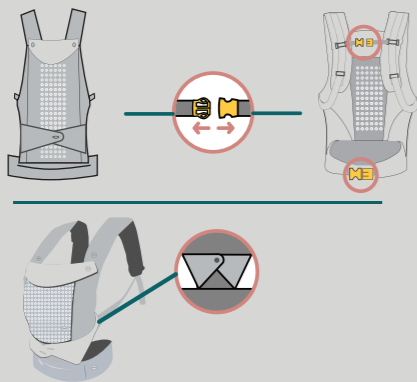

FAMILIARISE WITH CARRIER

SECURING YOUR BABY

UNSEAT YOUR BABY

Face-in position with narrow seat
7.7 lbs - 17.6 lbs
3.5 kg - 8 kg

POSTURE 1

Face-in position with wide seat
17.6 lbs - 33 lbs
8 kg - 15 kg

POSTURE 2

Face-out position with narrow seat
7.7 lbs - 33 lbs
3.5 kg - 15 kg

POSTURE 3

Back-pack position with wide seat
17.6 lbs - 33 lbs
8 kg - 15 kg

POSTURE 4