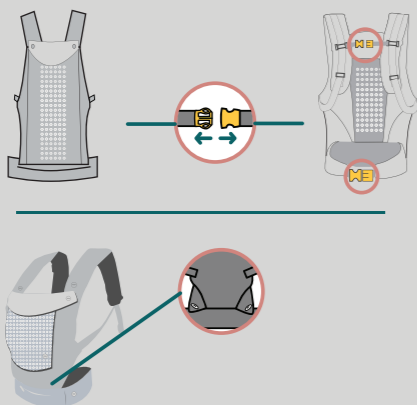

FAMILIARISE WITH CARRIER

SECURING YOUR BABY

UNSEAT YOUR BABY

Face-in position with narrow seat
7.7 lbs - 17.6 lbs
3.5 kg - 8 kg

POSTURE 1

Face-in position with wide seat
17.6 lbs - 33 lbs
8 kg - 15 kg

POSTURE 2

Face-out position with narrow seat
7.7 lbs - 33 lbs
3.5 kg - 15 kg

POSTURE 3

Back-pack position with wide seat
17.6 lbs - 33 lbs
8 kg - 15 kg

POSTURE 4